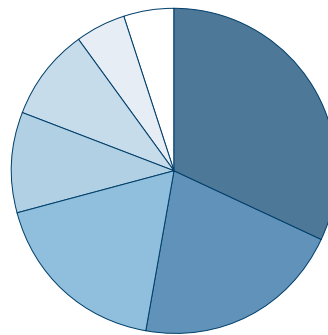

Where do BMS graduates continue their studies? (2016-2025)

University Acceptances 2025

100% of our students from the Class of 2025 received their first or second university placement choice.

Psychology
Medicine Science
Physiotherapy
Business Law
Engineering Physics
Film Politics
Fine Arts
Economics International Relations