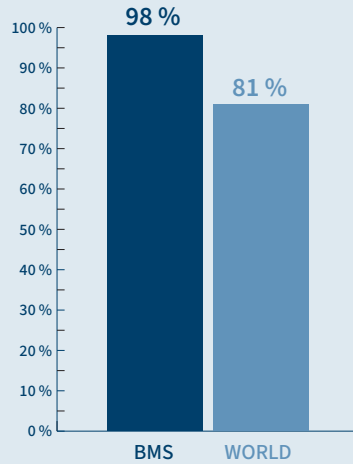

Academic Achievements

BERLIN METROPOLITAN SCHOOL

IBDP Results 2025 58 Diploma Students

AVERAGE SCORE

IBDP PASS RATE

BILINGUAL DIPLOMA

University Acceptances 2025

100% of our students from the Class of 2025 received their first or second university placement choice.

Psychology
 Medicine Science
 Physiotherapy
 Business Law
 Engineering Physics
 Film Politics
 Fine Arts
 Economics International Relations

Where do BMS graduates continue their studies? (2016-2025)

- United Kingdom (32%)
- Other EU Countries (21%)
- Netherlands (18%)
- Germany (10%)
- US (9%)
- Canada (5%)
- Other Non-EU Countries (5%)

Our Graduates 2025 received offers from over 94 universities. Here's a glimpse of some of them.