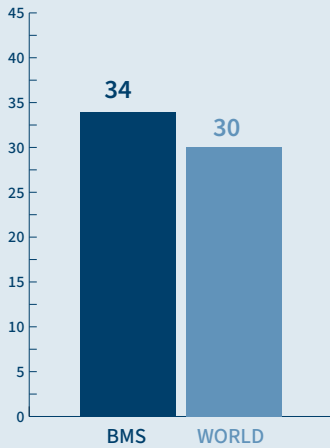

Academic Achievements

BERLIN METROPOLITAN SCHOOL

IBDP Results 2025 58 Diploma Students

AVERAGE SCORE

IBDP PASS RATE

BILINGUAL DIPLOMA

University Acceptances 2025

100% of our students from the Class of 2025 received their first or second university placement choice.

Psychology
 Medicine Science
 Physiotherapy
 Business Law
 Engineering Physics
 Film Politics
 Fine Arts
 Economics International Relations

Where do BMS graduates continue their studies? (2016-2025)

- United Kingdom (32%)
- Other EU Countries (21%)
- Netherlands (18%)
- Germany (10%)
- US (9%)
- Canada (5%)
- Other Non-EU Countries (5%)

Our Graduates 2025 received offers from over 94 universities. Here's a glimpse of some of them.