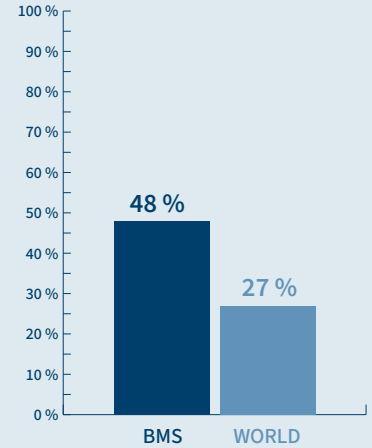

Academic Achievements

BERLIN METROPOLITAN SCHOOL

IBDP Results 2025 58 Diploma Students

AVERAGE SCORE

IBDP PASS RATE

BILINGUAL DIPLOMA

University Acceptances 2025

100% of our students from the Class of 2025 received their first or second university placement choice.

Psychology
 Medicine Science
 Physiotherapy
 Business Law
 Engineering Physics
 Film Politics
 Fine Arts
 Economics International Relations

Where do BMS graduates continue their studies? (2016-2025)

- United Kingdom (32%)
- Other EU Countries (21%)
- Netherlands (18%)
- Germany (10%)
- US (9%)
- Canada (5%)
- Other Non-EU Countries (5%)

Our Graduates 2025 received offers from over 94 universities. Here's a glimpse of some of them.